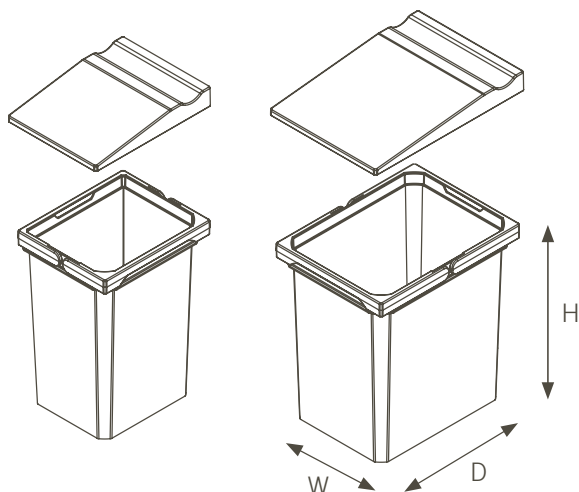

Hygienic and convenient: Lid opens and closes automatically along with the unit door.

Smart additional feature: Lid doubles as convenient bin liner storage tray.

Clean and comfortable waste separation in kitchen and bath

Suitable for use in various areas: Thanks to its minimal depth, VS ENVI Single fits into almost any kitchen or bathroom cupboard.

Easy to clean: All elements (containers, lid and receptacle) are easy to remove, clean and rinse.

The convenient sizes at a glance

Bin capacity

	W	D	H
7 and 10 litre	400	240	380
12 and 15,5 litre	450	280	450

Light Grey

Lava Grey

MORE INFORMATION: WWW.VAUTH-SAGEL.COM

CONTACT: VS@VAUTH-SAGEL.COM

AS OF OCTOBER 2018 | © BY VAUTH-SAGEL | ALL RIGHTS RESERVED