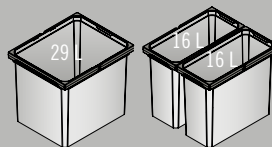

(Inside dimension drawer) 400 mm

Flex XS-216 S

Flex XS-256 S

Flex S

Minimum installation depth

(Inside dimension drawer) 310 mm

Colours:

lava

silver

A MUST-HAVE WASTE DISPOS

C 400

C 450

C 500

VS ENVI® Flex XS-216
Bin height:
216 mm

VS ENVI® Flex XS-216 S

VS ENVI® Flex XS-256
Bin height:
256 mm

VS ENVI® Flex XS-256 S

VS ENVI® Flex
Bin height:
326 mm

VS ENVI® Flex S

VS ENVI® Flex Pro
Bin height:
426 mm

FOR CLEAN SAL

Find an overview of available variants and sizes here.
Product introduced with bin heights 326 and 426, subsequent expansion with more container heights 216 mm & 256 mm.