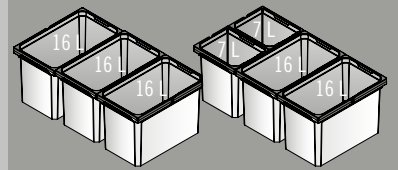

FOR CLEAN SAL

Find an overview of available variants and sizes here.
Product introduced with bin heights 326 and 426, subsequent expansion with more container heights 216 mm & 256 mm.

C 600