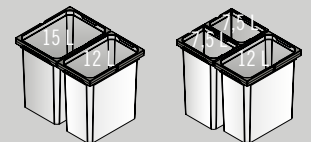

(Inside dimension drawer) 400 mm

Flex XS-216 S

Flex XS-256 S

Flex S

Minimum installation depth

(Inside dimension drawer) 310 mm

Colours:

lava

silver

A MUST-HAVE WASTE DISPOS

C 400

C 450

C 500

VS ENVI® Flex XS-216
Bin height:
216 mm

VS ENVI® Flex XS-216 S

VS ENVI® Flex XS-256
Bin height:
256 mm

VS ENVI® Flex XS-256 S

VS ENVI® Flex
Bin height:
326 mm

VS ENVI® Flex S

VS ENVI® Flex Pro
Bin height:
426 mm

FOR CLEAN SAL

Find an overview of available variants and sizes here.
Product introduced with bin heights 326 and 426, subsequent expansion with more container heights 216 mm & 256 mm.