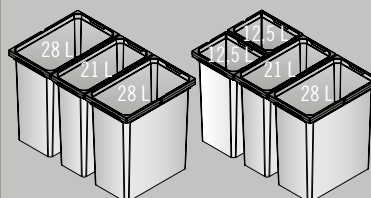

(Inside dimension drawer) 400 mm

Flex XS-216 S

Flex XS-256 S

Flex S

Minimum installation depth

(Inside dimension drawer) 310 mm

Colours:

lava

VS ENVI® Flex XS-256 S

VS ENVI® Flex
Bin height:
326 mm

VS ENVI® Flex S

VS ENVI® Flex Pro
Bin height:
426 mm

FOR CLEAN SAL

Find an overview of available variants and sizes here.
Product introduced with bin heights 326 and 426, subsequent expansion with more container heights 216 mm & 256 mm.

C 600

VS ENVI® Flex XS-216 S

C 800

C 900

VS ENVI® Flex XS-256 S

VS ENVI® Flex S

FURTHER INFORMATION AS WELL AS INSTALLATION INSTRUCTIONS AND VIDEOS:

WWW.VAUTH-SAGEL.COM