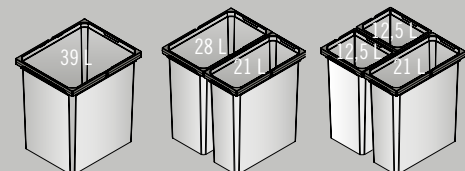

(Inside dimension drawer) 400 mm

Flex XS-216 S

Flex XS-256 S

Flex S

Minimum installation depth

(Inside dimension drawer) 310 mm

Colours:

lava

silver

A MUST-HAVE WASTE DISPOS

C 400

C 450

C 500

VS ENVI® Flex XS-216
Bin height:
216 mm

VS ENVI® Flex XS-216 S

VS ENVI® Flex XS-256
Bin height:
256 mm

VS ENVI® Flex XS-256 S

VS ENVI® Flex
Bin height:
326 mm

VS ENVI® Flex S

VS ENVI® Flex Pro
Bin height:
426 mm

FOR CLEAN SAL

Find an overview of available variants and sizes here.
Product introduced with bin heights 326 and 426, subsequent expansion with more container heights 216 mm & 256 mm.