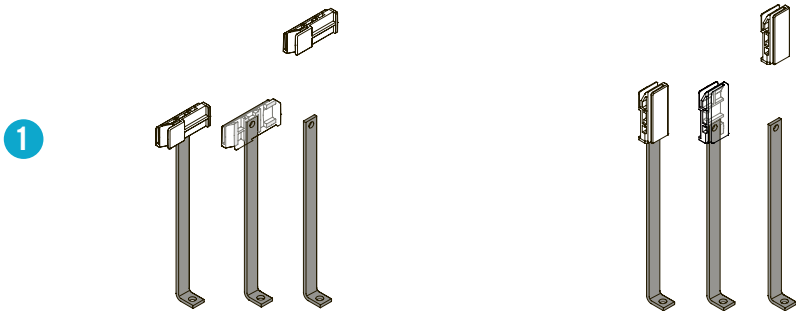

Thanks to its precisely fitting frame, nothing escapes and the bins are held securely in place, ensuring that waste disposal remains a tidy and hygienic pleasure for a long time to come.

Significantly fewer parts are installed in the revised version of our tried-and-tested waste sorting system. The impressive result: VS ENVI® Flex is even more economical, environmentally friendly and lighter than the previous version.

Convenience in daily use

Hygienic waste disposal

Containers do not budge while opening and closing

Additional storage surface & odour protection, thanks to integrated metal cover plate

Easy removal and emptying

ATTRACTIVE OFFER FOR RETAILERS

- \ Greater selection of variants than previous model
- \ Larger container volumes
- \ Attractive customer price

MAXIMUM EASE OF ASSEMBLY

- \ Fewer complex components and less weight
- \ Quick and easy to install
- \ Frame is installed using supports on the rear base and front of the drawer

The support bracket clip can be inserted horizontally or upright. This reduces the number of parts to a minimum.

Technical details

installation depth:

Flex XS-216

Flex XS-256

Flex

Flex Pro

Minimum installation depth