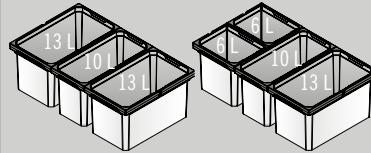

FOR CLEAN SAL

Find an overview of available variants and sizes here.
Product introduced with bin heights 326 and 426, subsequent expansion with more container heights 216 mm & 256 mm.

C 600

C 800