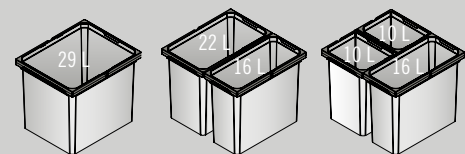

(Inside dimension drawer) 400 mm

Flex XS-216 S

Flex XS-256 S

Flex S

Minimum installation depth

(Inside dimension drawer) 310 mm

Colours:

lava

silver

A MUST-HAVE WASTE DISPOS

C 400

C 450

C 500

VS ENVI® Flex XS-216
Bin height:
216 mm

VS ENVI® Flex XS-216 S

VS ENVI® Flex XS-256
Bin height:
256 mm

VS ENVI® Flex XS-256 S

VS ENVI® Flex
Bin height:
326 mm

VS ENVI® Flex S

VS ENVI® Flex Pro
Bin height:
426 mm

FOR CLEAN SAL

Find an overview of available variants and sizes here.
Product introduced with bin heights 326 and 426, subsequent expansion with more container heights 216 mm & 256 mm.