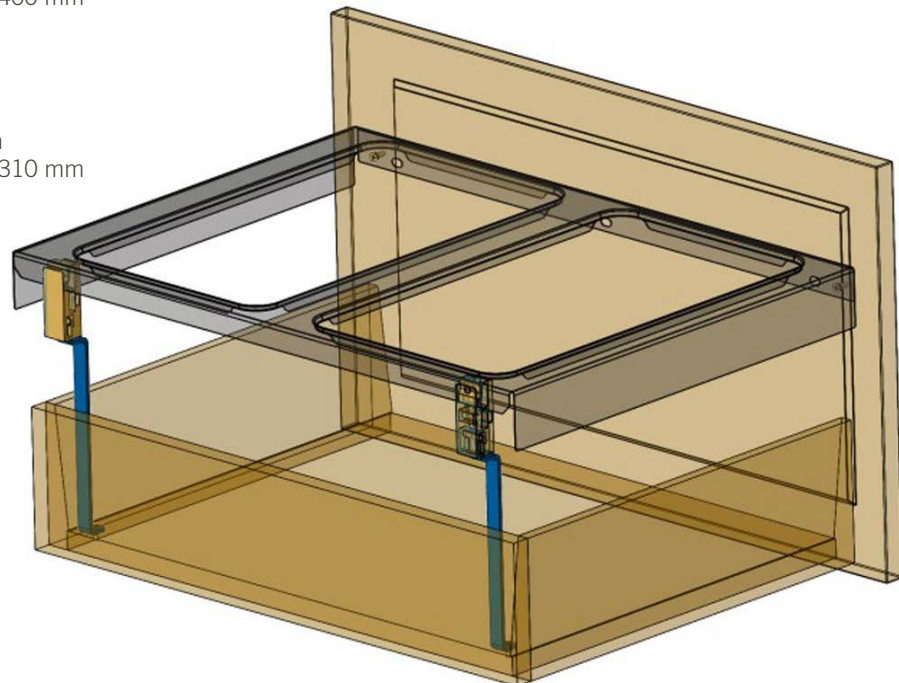

The support bracket clip can be inserted horizontally or upright. This reduces the number of parts to a minimum.

Technical details

installation depth:

Flex XS-216

Flex XS-256

Flex

Flex Pro

Minimum installation depth

(Inside dimension drawer) 400 mm

Flex XS-216 S

Flex XS-256 S

Flex S

Minimum installation depth

(Inside dimension drawer) 310 mm

Colours:

lava

silver

A MUST-HAVE WASTE DISPOS

C 400

C 450

C 500

VS ENVI® Flex XS-216
Bin height:
216 mm

VS ENVI® Flex XS-216 S

VS ENVI® Flex XS-256
Bin height:
256 mm

VS ENVI® Flex XS-256 S

VS ENVI® Flex
Bin height:
326 mm

VS ENVI® Flex S

VS ENVI® Flex Pro
Bin height:
426 mm

FOR CLEAN SAL

Find an overview of available variants and sizes here.
Product introduced with bin heights 326 and 426, subsequent expansion with more container heights 216 mm & 256 mm.