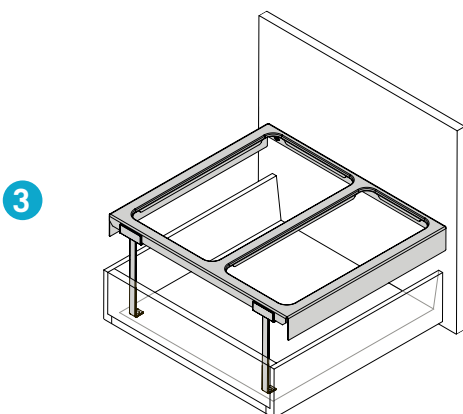

The support bracket clip can be inserted horizontally or upright. This reduces the number of parts to a minimum.

Technical details

installation depth:

Flex XS-216

Flex XS-256

Flex

Flex Pro

Minimum installation depth

(Inside dimension drawer) 400 mm

Flex XS-216 S

Flex XS-256 S

Flex S

Minimum installation depth

(Inside dimension drawer) 310 mm

Colours:

lava