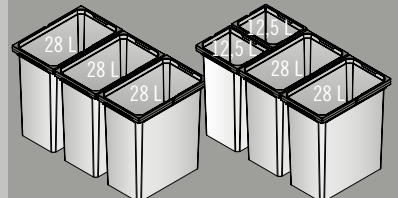

FOR CLEAN SAL

Find an overview of available variants and sizes here.
Product introduced with bin heights 326 and 426, subsequent expansion with more container heights 216 mm & 256 mm.

C 600

VS ENVI® Flex S