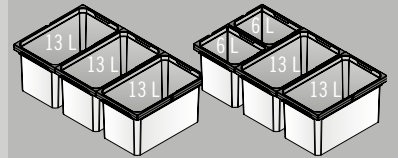

FOR CLEAN SAL

Find an overview of available variants and sizes here.
Product introduced with bin heights 326 and 426, subsequent expansion with more container heights 216 mm & 256 mm.

C 600

C 900