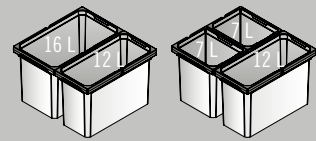

(Inside dimension drawer) 400 mm

Flex XS-216 S

Flex XS-256 S

Flex S

Minimum installation depth

(Inside dimension drawer) 310 mm

Colours:

lava

silver

A MUST-HAVE WASTE DISPOS

C 400

C 450

C 500

VS ENVI® Flex XS-216
Bin height:
216 mm

VS ENVI® Flex XS-216 S

VS ENVI® Flex XS-256
Bin height:
256 mm

VS ENVI® Flex XS-256 S

VS ENVI® Flex
Bin height:
326 mm

VS ENVI® Flex S

VS ENVI® Flex Pro
Bin height:
426 mm

FOR CLEAN SAL

Find an overview of available variants and sizes here.
Product introduced with bin heights 326 and 426, subsequent expansion with more container heights 216 mm & 256 mm.