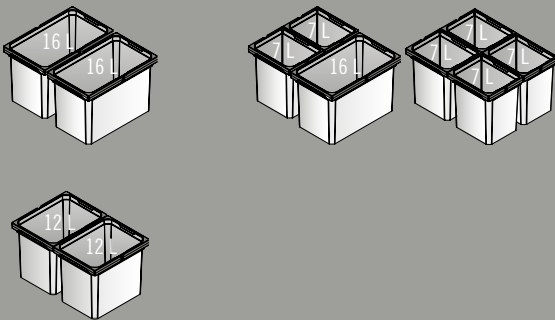

VS ENVI® Flex XS-256 S