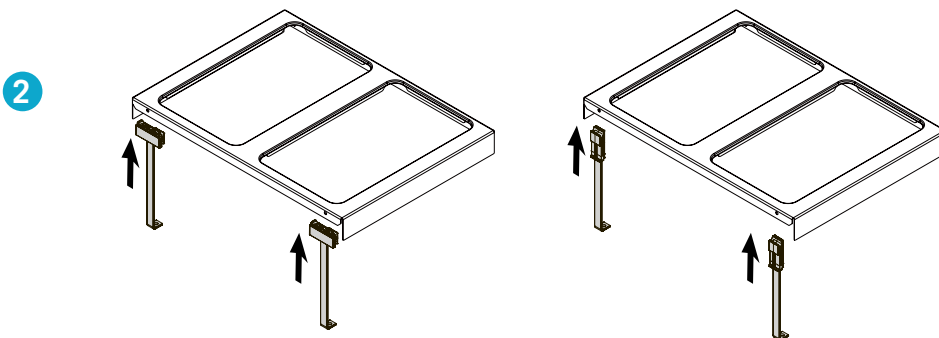

ATTRACTIVE OFFER FOR RETAILERS

- \ Greater selection of variants than previous model
- \ Larger container volumes
- \ Attractive customer price

MAXIMUM EASE OF ASSEMBLY

- \ Fewer complex components and less weight
- \ Quick and easy to install
- \ Frame is installed using supports on the rear base and front of the drawer

The support bracket clip can be inserted horizontally or upright. This reduces the number of parts to a minimum.

Technical details

installation depth:

Flex XS-216

Flex XS-256

Flex

Flex Pro

Minimum installation depth

(Inside dimension drawer) 400 mm

Flex XS-216 S

Flex XS-256 S

Flex S

Minimum installation depth

(Inside dimension drawer) 310 mm

Colours:

lava