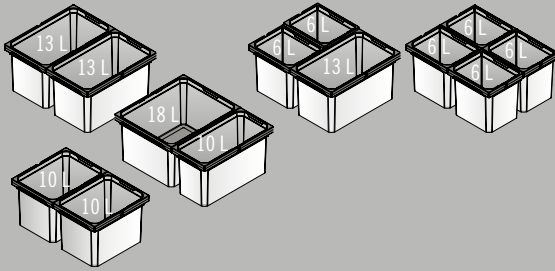

FOR CLEAN SAL

Find an overview of available variants and sizes here.
Product introduced with bin heights 326 and 426, subsequent expansion with more container heights 216 mm & 256 mm.

C 600

VS ENVI® Flex XS-216 S