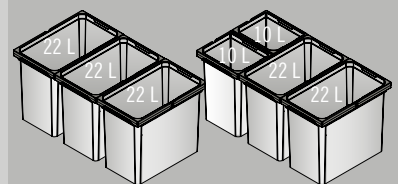

(Inside dimension drawer) 400 mm

Flex XS-216 S

Flex XS-256 S

Flex S

Minimum installation depth

(Inside dimension drawer) 310 mm

Colours:

lava

VS ENVI® Flex XS-256 S

VS ENVI® Flex
Bin height:
326 mm

VS ENVI® Flex S

VS ENVI® Flex Pro
Bin height:
426 mm

FOR CLEAN SAL

Find an overview of available variants and sizes here.
Product introduced with bin heights 326 and 426, subsequent expansion with more container heights 216 mm & 256 mm.

C 600

VS ENVI® Flex XS-216 S

C 800

C 900

VS ENVI® Flex XS-256 S

VS ENVI® Flex S

FURTHER INFORMATION AS WELL AS INSTALLATION INSTRUCTIONS AND VIDEOS:

WWW.VAUTH-SAGEL.COM