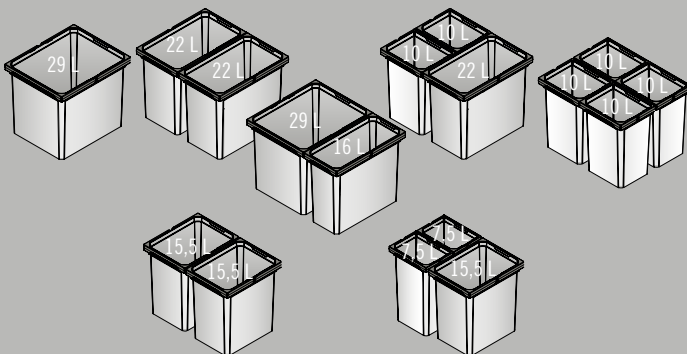

VS ENVI® Flex XS-256 S

VS ENVI® Flex
Bin height:
326 mm

VS ENVI® Flex S

VS ENVI® Flex Pro
Bin height:
426 mm

FOR CLEAN SAL

Find an overview of available variants and sizes here.
Product introduced with bin heights 326 and 426, subsequent expansion with more container heights 216 mm & 256 mm.

C 600

VS ENVI® Flex XS-216 S

C 800

C 900

VS ENVI® Flex XS-256 S

VS ENVI® Flex S

FURTHER INFORMATION AS WELL AS INSTALLATION INSTRUCTIONS AND VIDEOS:

WWW.VAUTH-SAGEL.COM