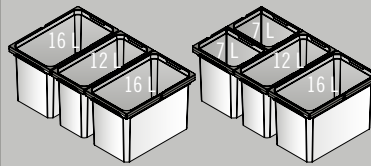

FOR CLEAN SAL

Find an overview of available variants and sizes here.
Product introduced with bin heights 326 and 426, subsequent expansion with more container heights 216 mm & 256 mm.

C 600