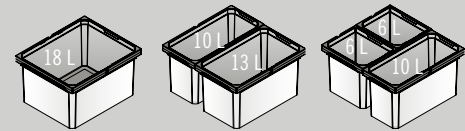

(Inside dimension drawer) 400 mm

Flex XS-216 S

Flex XS-256 S

Flex S

Minimum installation depth

(Inside dimension drawer) 310 mm

Colours:

lava

silver

A MUST-HAVE WASTE DISPOS

C 400

C 450

C 500

VS ENVI® Flex XS-216
Bin height:
216 mm

VS ENVI® Flex XS-216 S

VS ENVI® Flex XS-256
Bin height:
256 mm

VS ENVI® Flex XS-256 S

VS ENVI® Flex
Bin height:
326 mm

VS ENVI® Flex S

VS ENVI® Flex Pro
Bin height:
426 mm

FOR CLEAN SAL

Find an overview of available variants and sizes here.
Product introduced with bin heights 326 and 426, subsequent expansion with more container heights 216 mm & 256 mm.