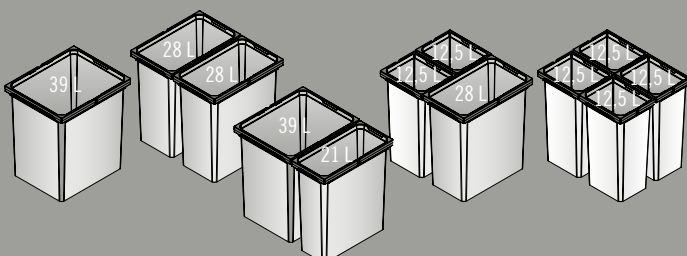

(Inside dimension drawer) 400 mm

Flex XS-216 S

Flex XS-256 S

Flex S

Minimum installation depth

(Inside dimension drawer) 310 mm

Colours:

lava

VS ENVI® Flex XS-256 S

VS ENVI® Flex
Bin height:
326 mm

VS ENVI® Flex S

VS ENVI® Flex Pro
Bin height:
426 mm

FOR CLEAN SAL

Find an overview of available variants and sizes here.
Product introduced with bin heights 326 and 426, subsequent expansion with more container heights 216 mm & 256 mm.

C 600

VS ENVI® Flex XS-216 S

C 800

C 900

VS ENVI® Flex XS-256 S

VS ENVI® Flex S

FURTHER INFORMATION AS WELL AS INSTALLATION INSTRUCTIONS AND VIDEOS:

WWW.VAUTH-SAGEL.COM