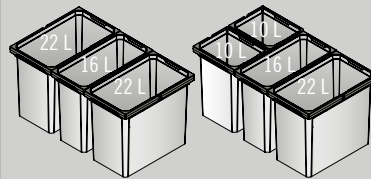

FOR CLEAN SAL

Find an overview of available variants and sizes here.
Product introduced with bin heights 326 and 426, subsequent expansion with more container heights 216 mm & 256 mm.

C 600

VS ENVI® Flex S